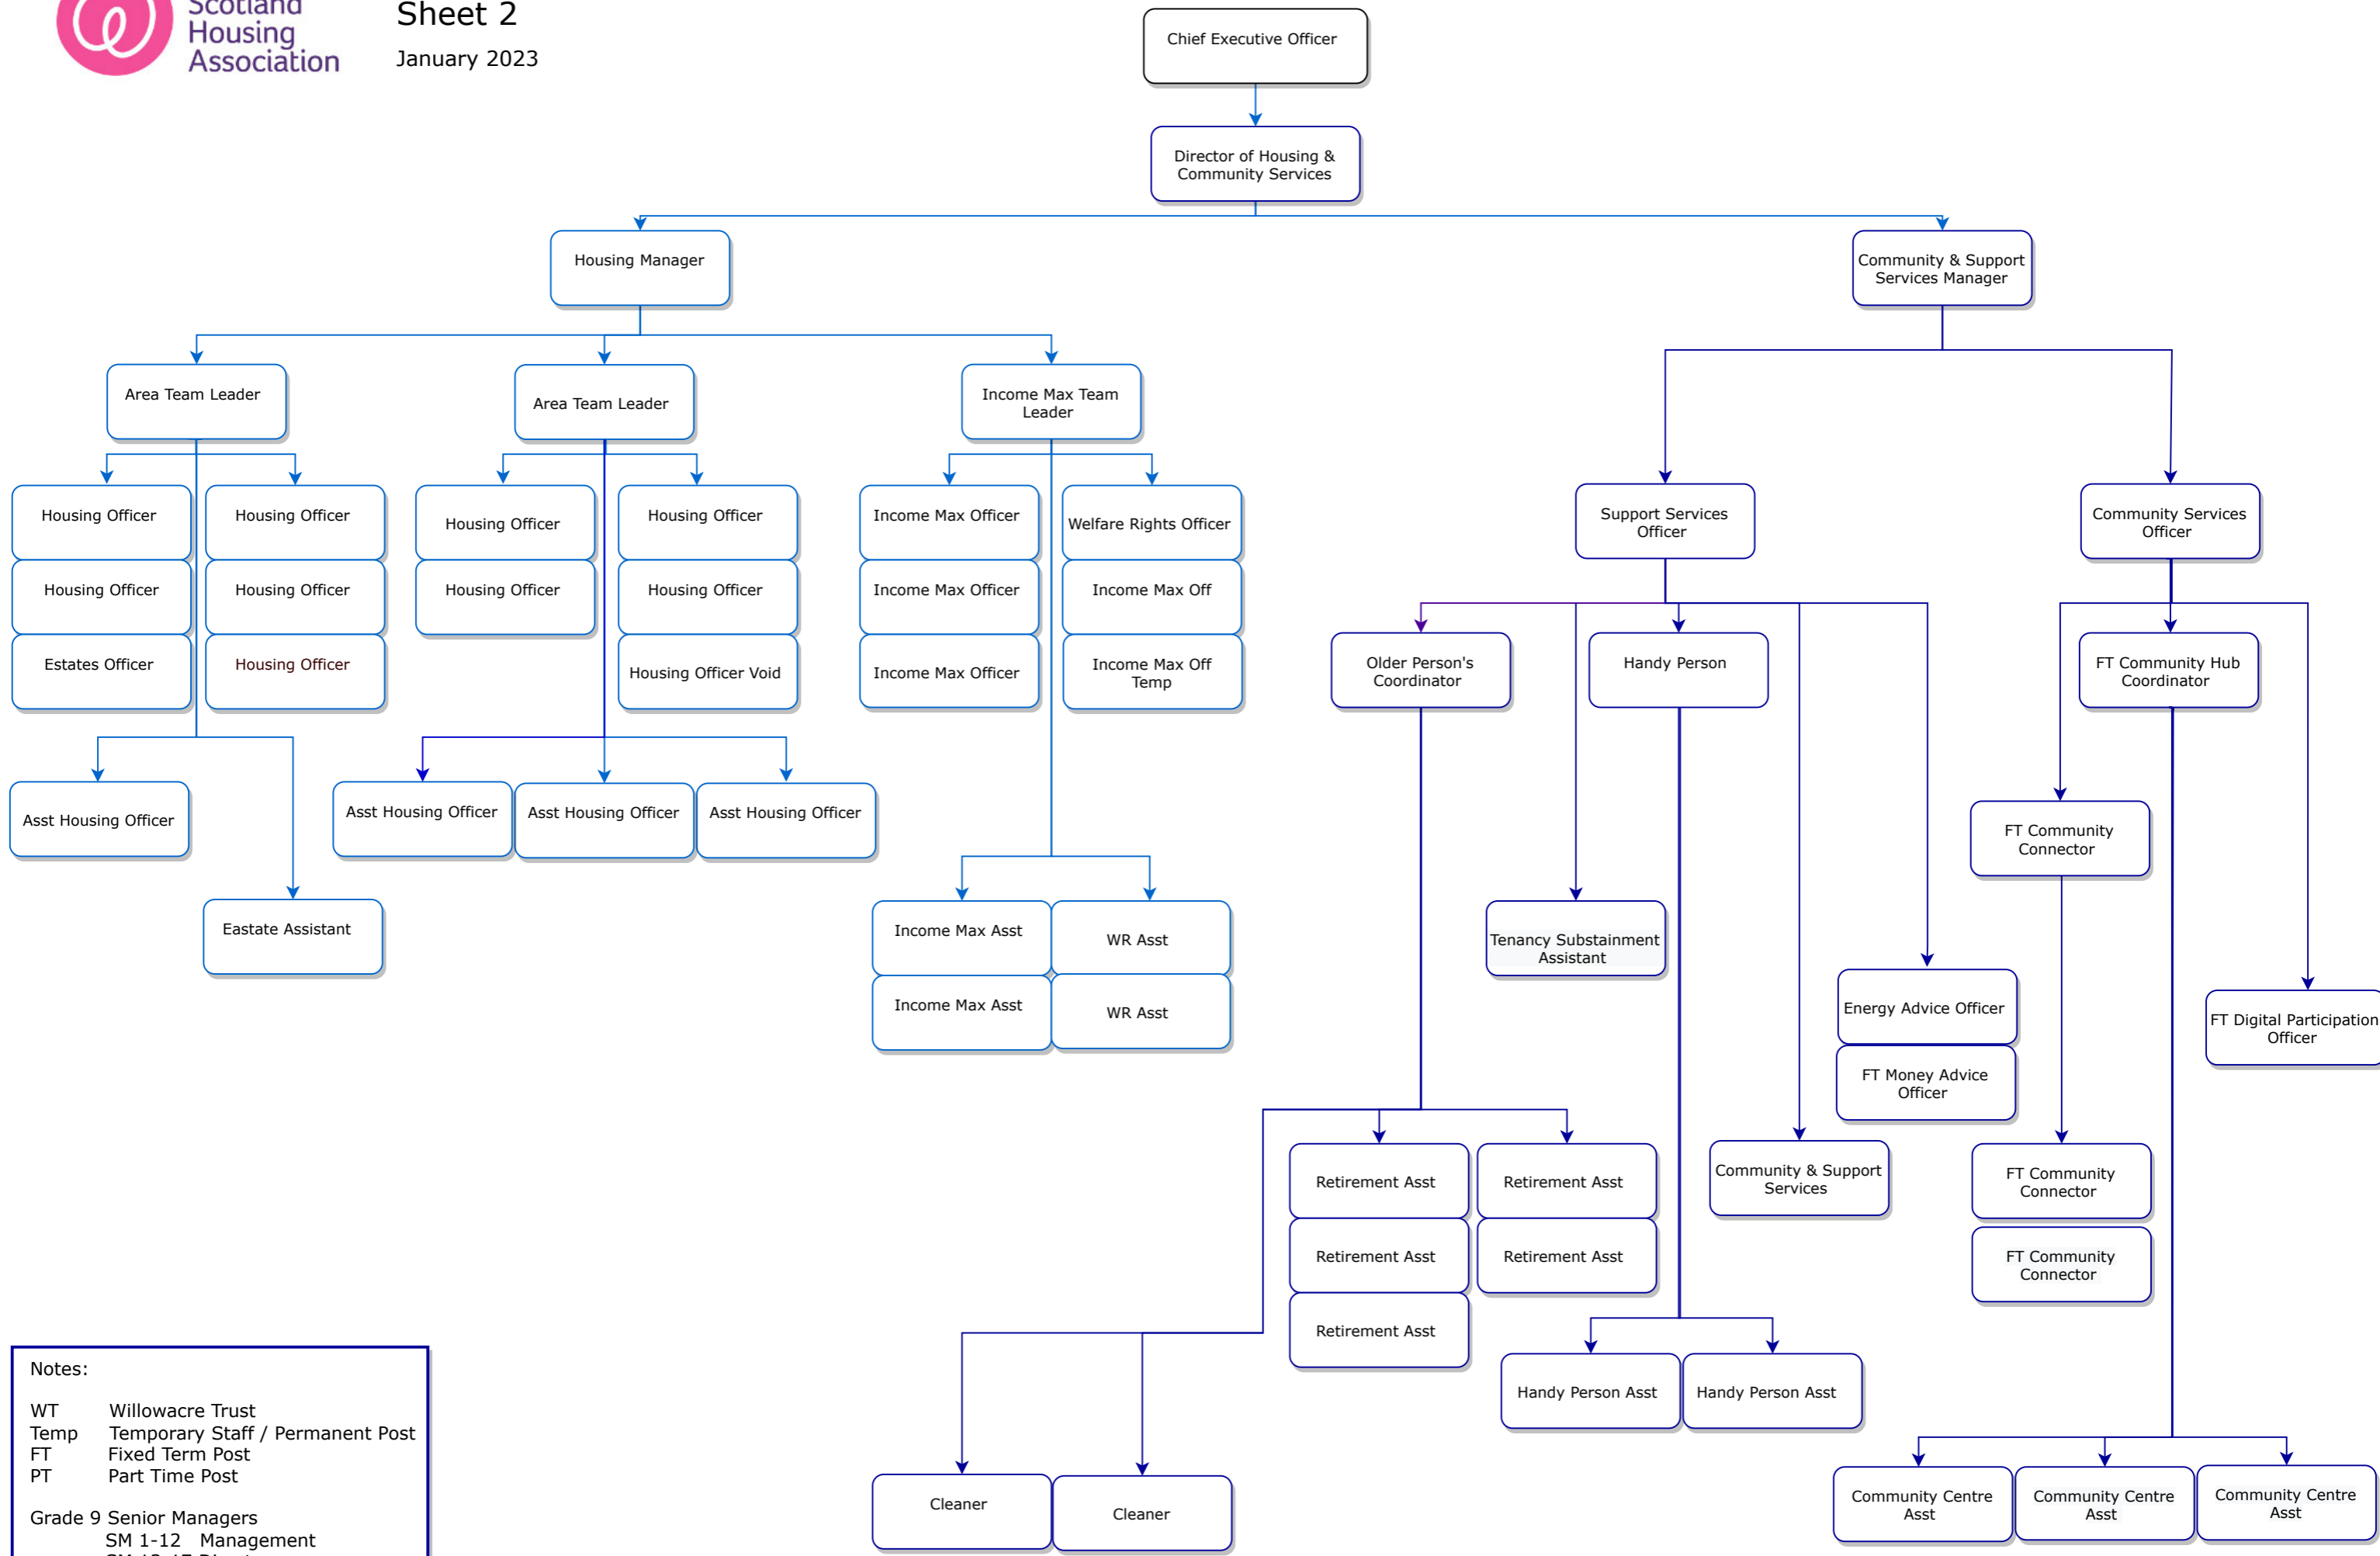

Notes:

WT Willowacre Trust
 Temp Temporary Staff / Permanent Post
 FT Fixed Term Post
 PT Part Time Post

Grade 9 Senior Managers
 SM 1-12 Management
 SM 13-17 Directors

Notes:

WT Willowacre Trust
 Temp Temporary Staff / Permanent Post
 FT Fixed Term Post
 PT Part Time Post

Grade 9 Senior Managers
 SM 1-12 Management
 SM 13-17 Directors